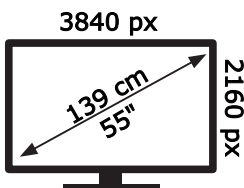

# ENERG

**Panasonic**

TB-55W61AEY

**64** kWh/1000h

ABCDEF **G**

**124** kWh/1000h

50741926

2019/2013