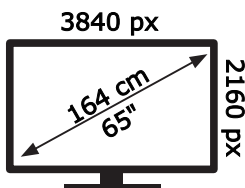

# ENERG

**Panasonic**

**TB-65W60AEY**

**85** kWh/1000h

ABCDEF **G**

**145** kWh/1000h

**50717788**

2019/2013