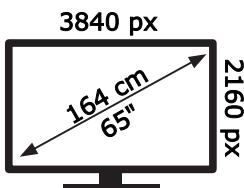

ENERG

Panasonic

TB-65W61AEY

85 kWh/1000h

ABCDEF **G**

145 kWh/1000h

50741938

2019/2013