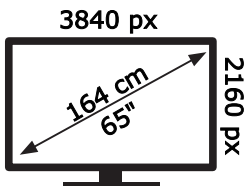

ENERG

Panasonic

TB-65W61AEZ

85 kWh/1000h

ABCDEF **G**

145 kWh/1000h

50734680

2019/2013