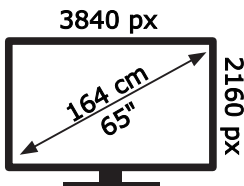

# ENERG

**Panasonic**

**TB-65W63AE8**

**85** kWh/1000h

ABCDEF **G**

**149** kWh/1000h

**50717732**

2019/2013