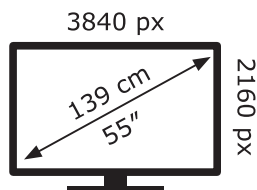

ENERG ⚡

Panasonic

TV-55W90AEB

84 kWh/1000h

ABCDEF**G**

182 kWh/1000h

2019/2013