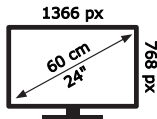

# ENERG

Panasonic

TX-24M330B

**16** kWh/1000h

50661342

2019/2013