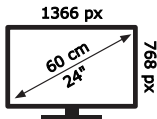

# ENERG

Panasonic

TX-24M330B

**16** kWh/1000h

50661342

2019/2013