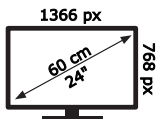

ENERG

Panasonic

TX-24MS480E

16 kWh/1000h

ABCDEF **G**

28 kWh/1000h

50661317