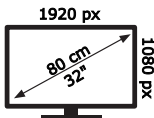

ENERGY

Panasonic

TX-32MS360B

26 kWh/1000h

ABCDEF**G**

45 kWh/1000h

50661365

2019/2013