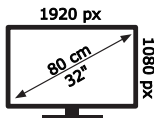

ENERGY

Panasonic

TX-32MS360B

26 kWh/1000h

ABCDEF**G**

45 kWh/1000h

50661365

2019/2013