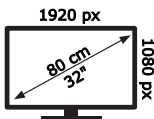

ENERG

Panasonic

TX-32MS490E

26 kWh/1000h

ABCDEF **G**

45 kWh/1000h

50661170