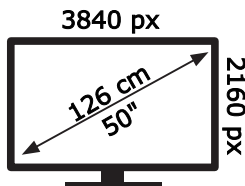

ENERG

Panasonic

TX-50MX600B

65 kWh/1000h

ABCDEF **G**

HDR

110 kWh/1000h

2019/2013