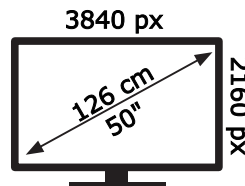

50661799

ENERG

Panasonic

TX-50MX600B

65 kWh/1000h

ABCDEF **G**

HDR

110 kWh/1000h