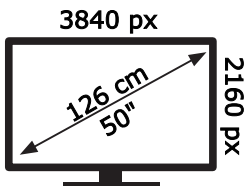

ENERG

Panasonic

TX-50MX600E

65 kWh/1000h

ABCDEF **G**

110 kWh/1000h

50661739

2019/2013