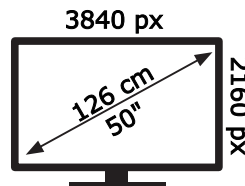

2019/2013

ENERG

Panasonic

TX-50MX650B

54 kWh/1000h

ABCDEF **G**

HDR

101 kWh/1000h