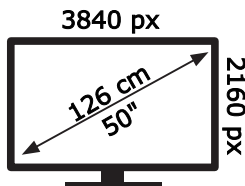

ENERG

Panasonic

TX-50MX650B

54 kWh/1000h

ABCDEF **G**

HDR

101 kWh/1000h

50661842