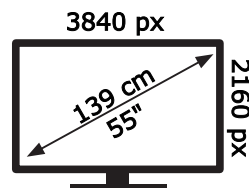

50661804

ENERG

Panasonic

TX-55MX600B

77 kWh/1000h

ABCDEF **G**

HDR

123 kWh/1000h