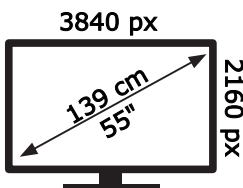

ENERG

Panasonic

TX-55MX600B

77 kWh/1000h

ABCDEF **G**

HDR

123 kWh/1000h

2019/2013