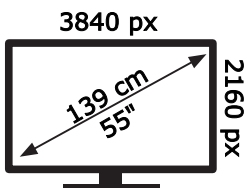

ENERG

Panasonic

TX-55MX610B

77 kWh/1000h

ABCDEF **G**

123 kWh/1000h

50671131

2019/2013