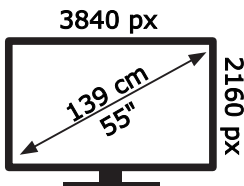

ENERG

Panasonic

TX-55MX610E

77 kWh/1000h

ABCDEF **G**

123 kWh/1000h

2019/2013

50661783