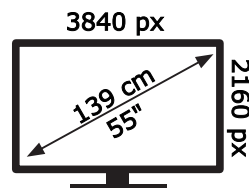

# ENERG

Panasonic

TX-55MX650B

**64** kWh/1000h

ABCDEF **G**

**HDR**

**123** kWh/1000h

2019/2013