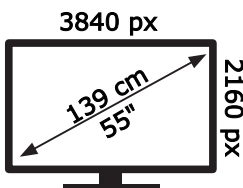

# ENERG

Panasonic

TX-55MX650B

**64** kWh/1000h

ABCDEF **G**

**HDR**

**123** kWh/1000h

2019/2013