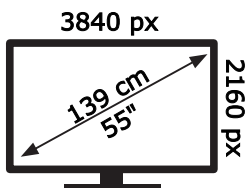

ENERG

Panasonic

TX-55MZ700B

82 kWh/1000h

ABCDEF **G**

132 kWh/1000h

50680814

2019/2013