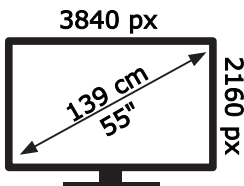

ENERG

Panasonic

TX-55MZ800B

82 kWh/1000h

ABCDEF **G**

132 kWh/1000h

50672624

2019/2013