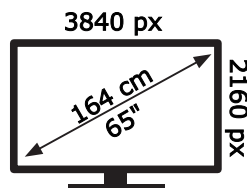

50661814

ENERG

Panasonic

TX-65MX600B

85 kWh/1000h

ABCDEF **G**

HDR

145 kWh/1000h