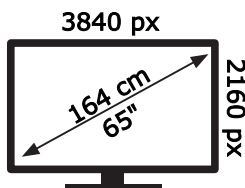

ENERG

Panasonic

TX-65MX600B

85 kWh/1000h

ABCDEF **G**

HDR

145 kWh/1000h

2019/2013