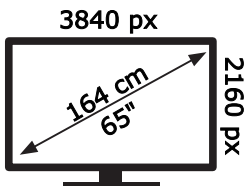

ENERG

Panasonic

TX-65MX600E

85 kWh/1000h

ABCDEF **G**

145 kWh/1000h

50661741

2019/2013