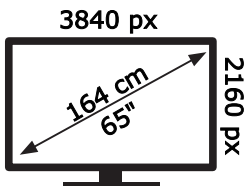

ENERG

Panasonic

TX-65MX610B

85 kWh/1000h

ABCDEF **G**

145 kWh/1000h

50675869

2019/2013