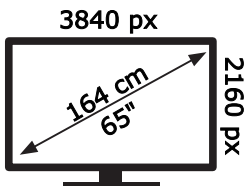

ENERG

Panasonic

TX-65MZ700B

102 kWh/1000h

ABCDEF **G**

172 kWh/1000h

50680819

2019/2013