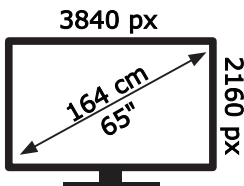

ENERG

Panasonic

TX-65MZ700E

102 kWh/1000h

ABCDEF **G**

172 kWh/1000h

50680528

2019/2013